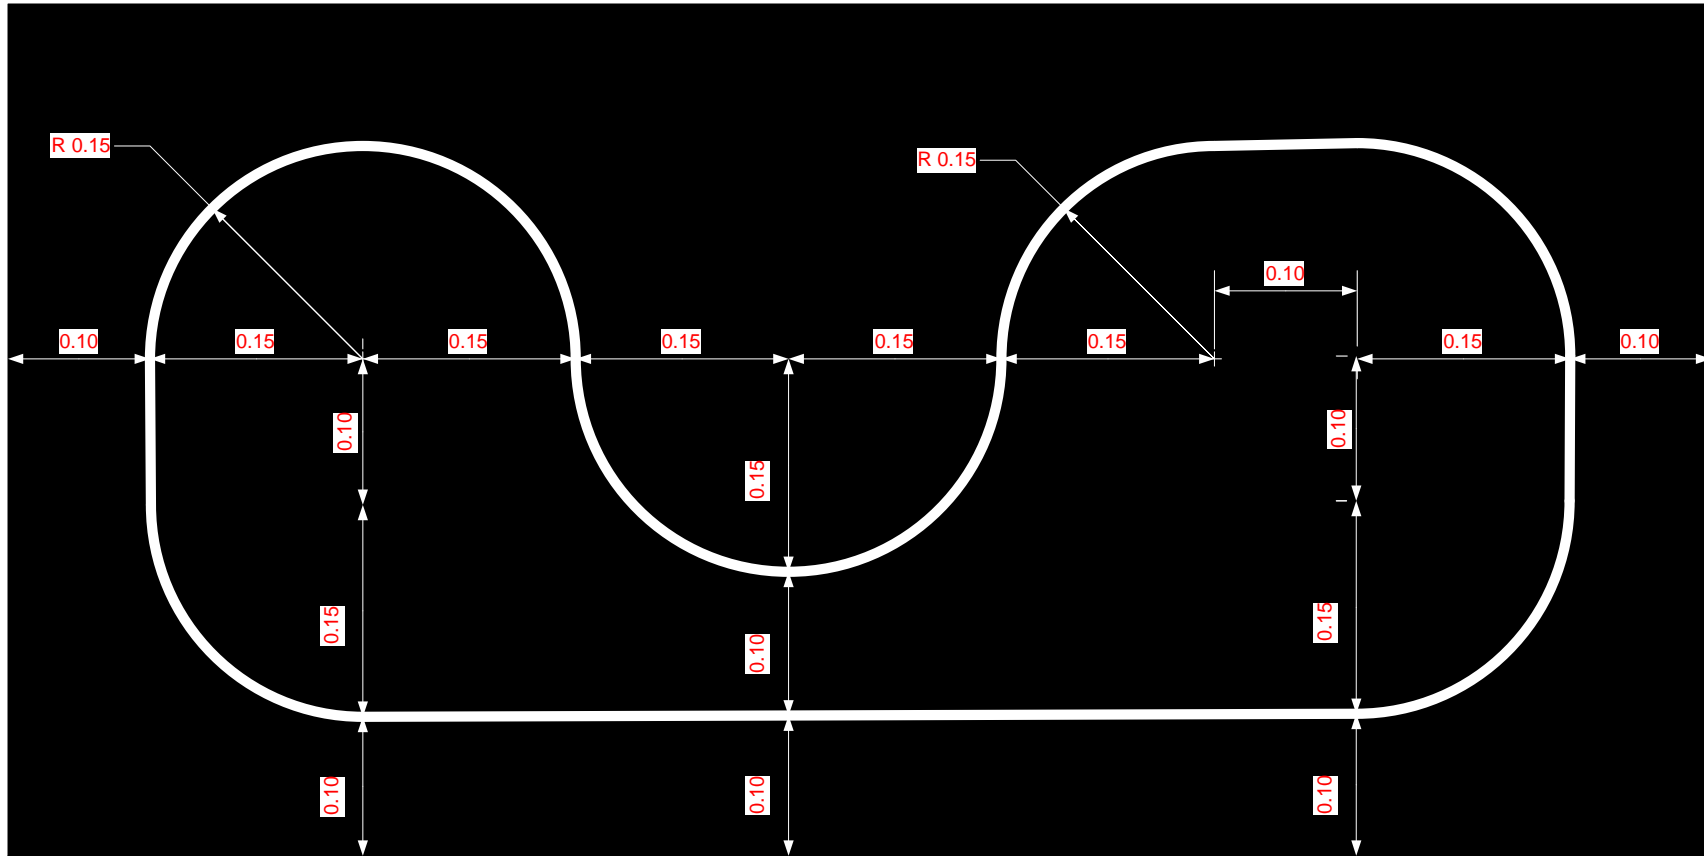

Line Follower Test Track

Board made from MDF painted with matt black emulsion. Blackboard paint is more durable but more messy.
Lines are from 19mm white electrical tape

©2008 Peter Harrison
www.micromouseonline.com